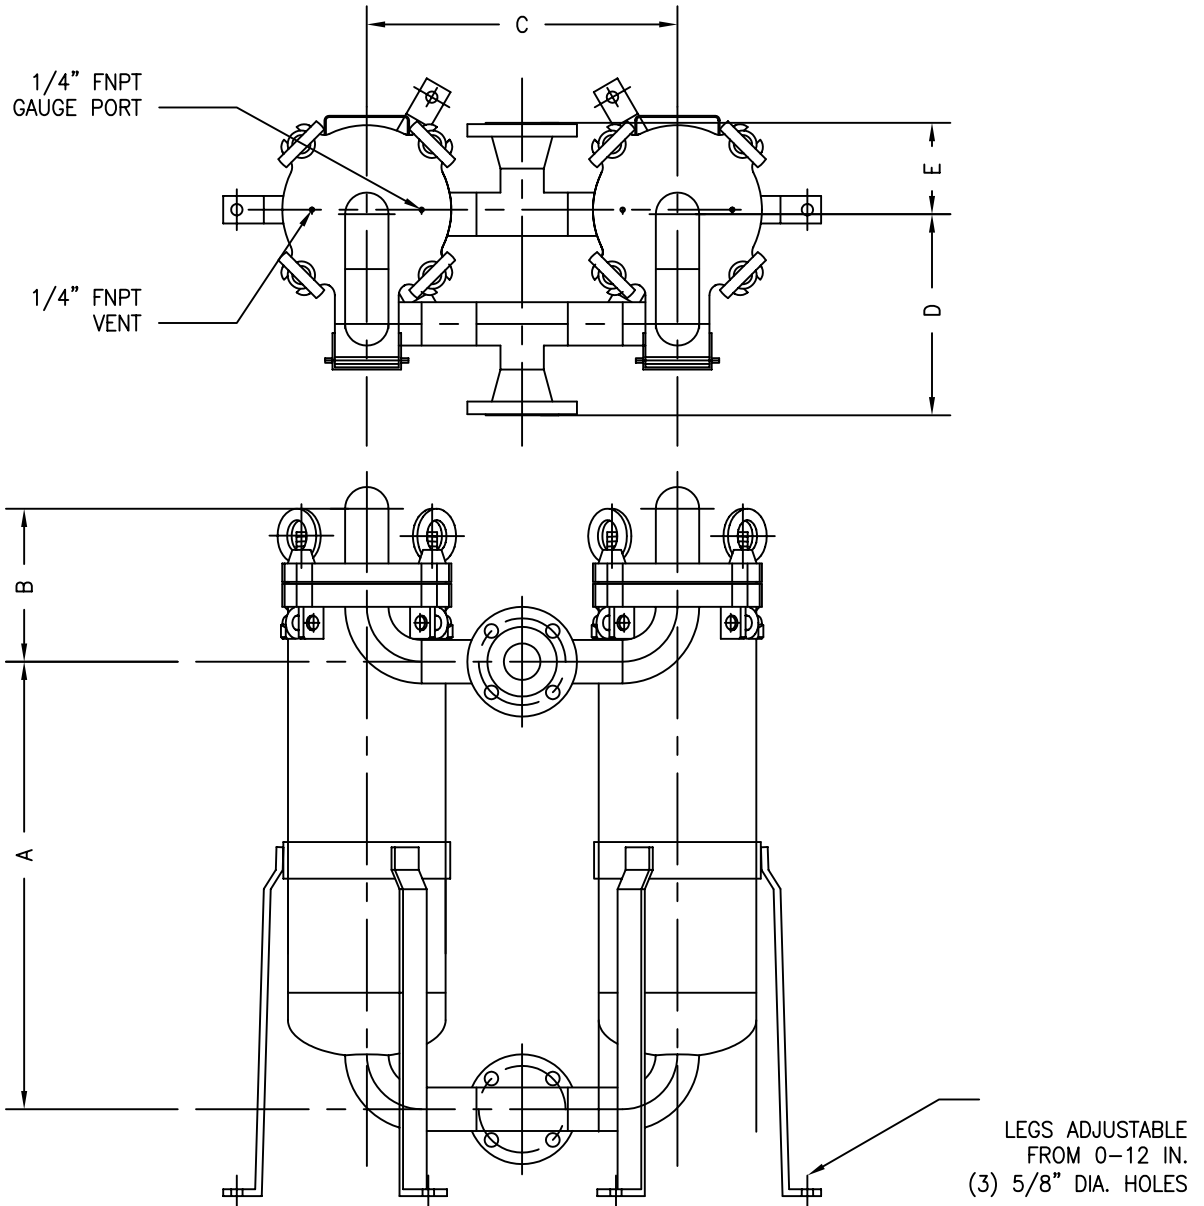

MANUREP SALES INC.

FS - 360D

	FITTING SIZE	A	B	C	D	E
STD.	2" FLG	31"	8"	11"	11"	5"
	2 1/2" FLG	31"	8"	19"	11 3/4"	5 3/4"
	3" FLG	31"	8"	19 3/4"	12 1/8"	6 1/8"

SHIPPING WEIGHT	270 lbs
VOLUME	14 1/2 US. gal.
DESIGN PRESSURE	150 psig. @ 225 F